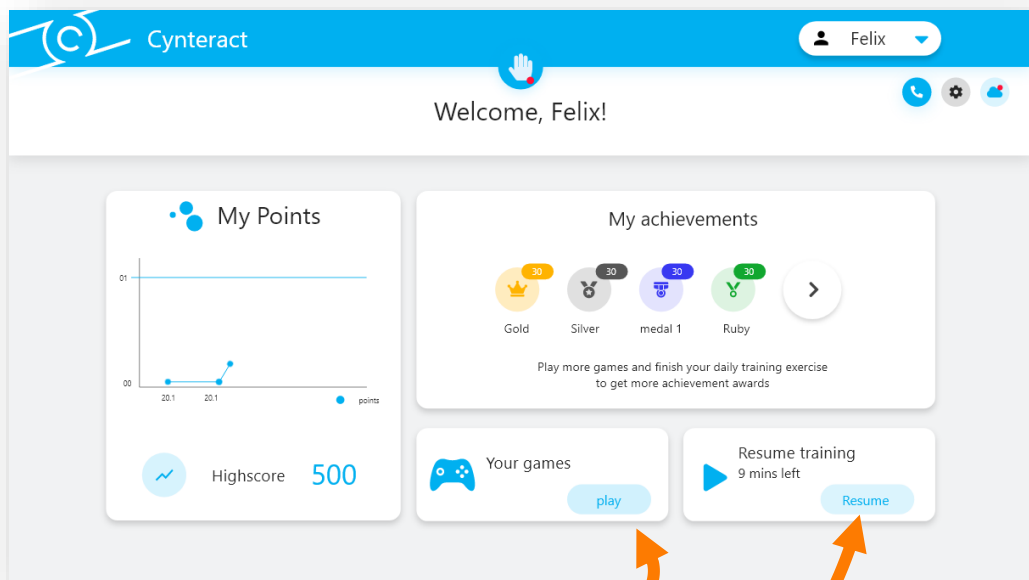

Hauptmenü

Von hier aus kommst du ins Training und zum Fortschritt

Hilfe erhältst du zu jederzeit von uns auf dem Telefonsymbol.

Wähle dein Lieblingsspiel.

Starte ein Training von 16 Minuten.